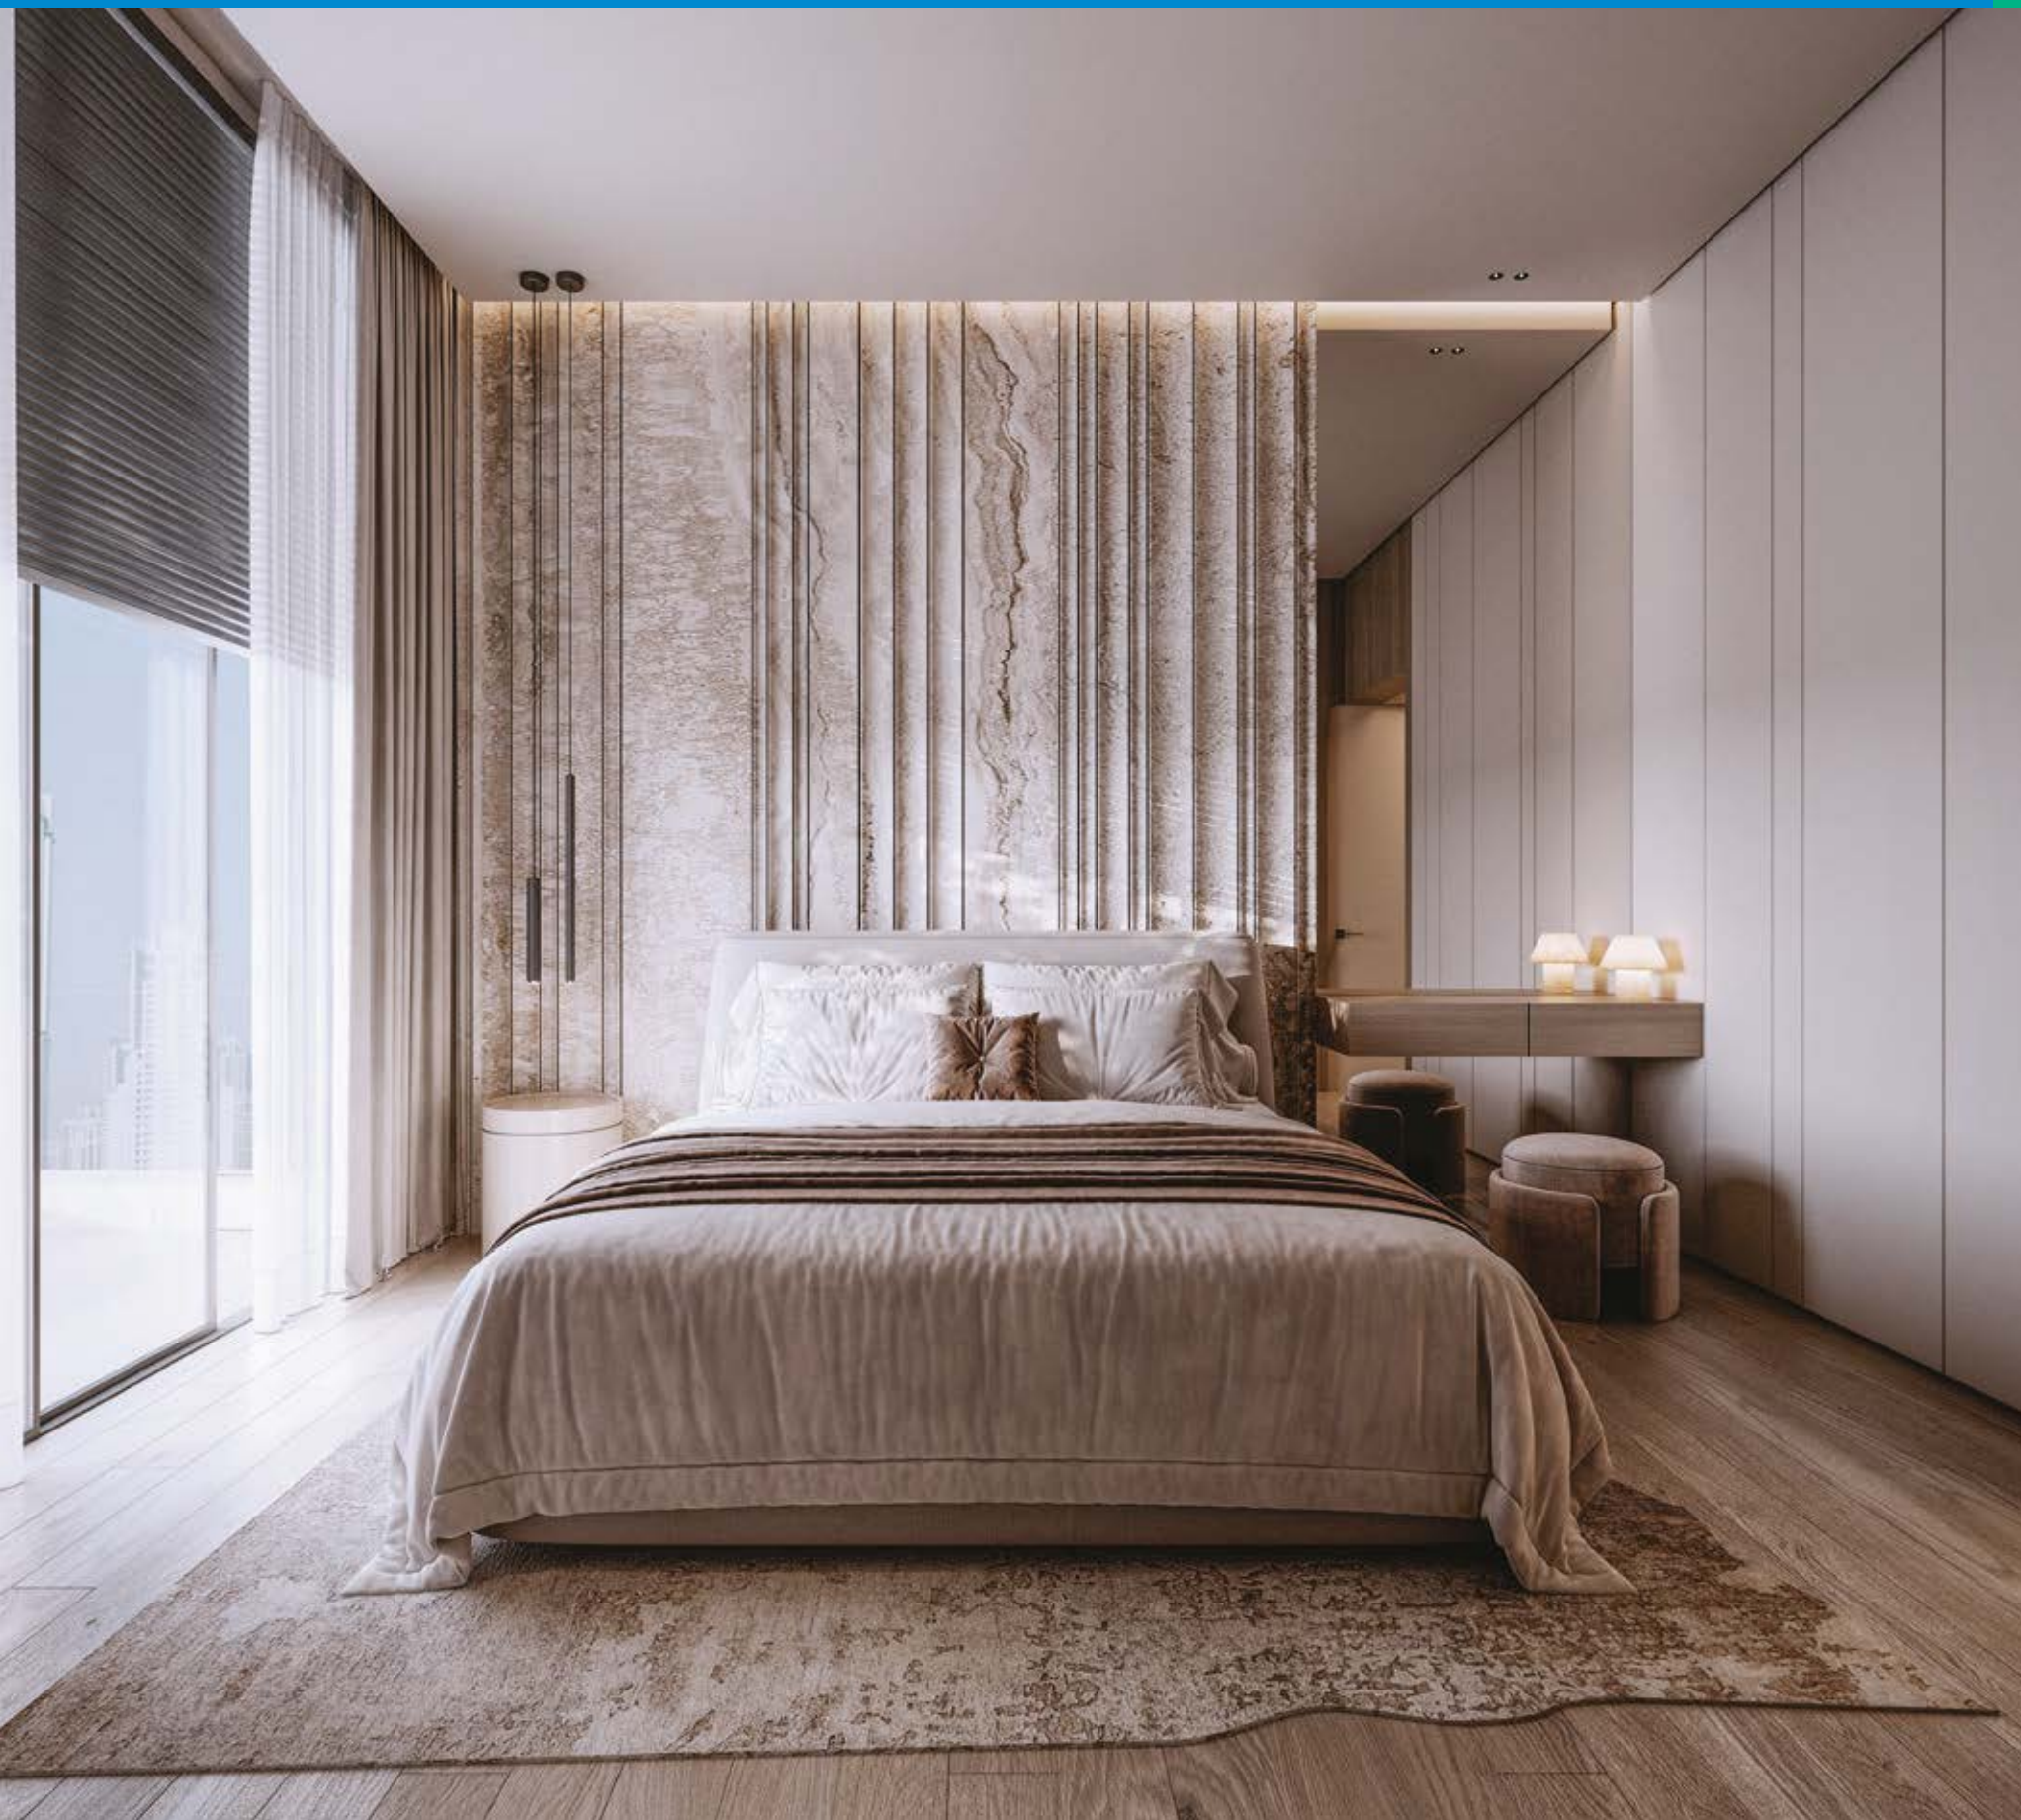

- Centralized Ecology System

Cabinetry

- Custom Designed

One Bedroom Apartment

As you enter, the open floor plan immediately captures your attention, allowing the space to flow effortlessly from one area to the next. The overall aesthetic is one of clean lines, minimalist elegance, and a harmonious color palette that exudes a sense of tranquility.