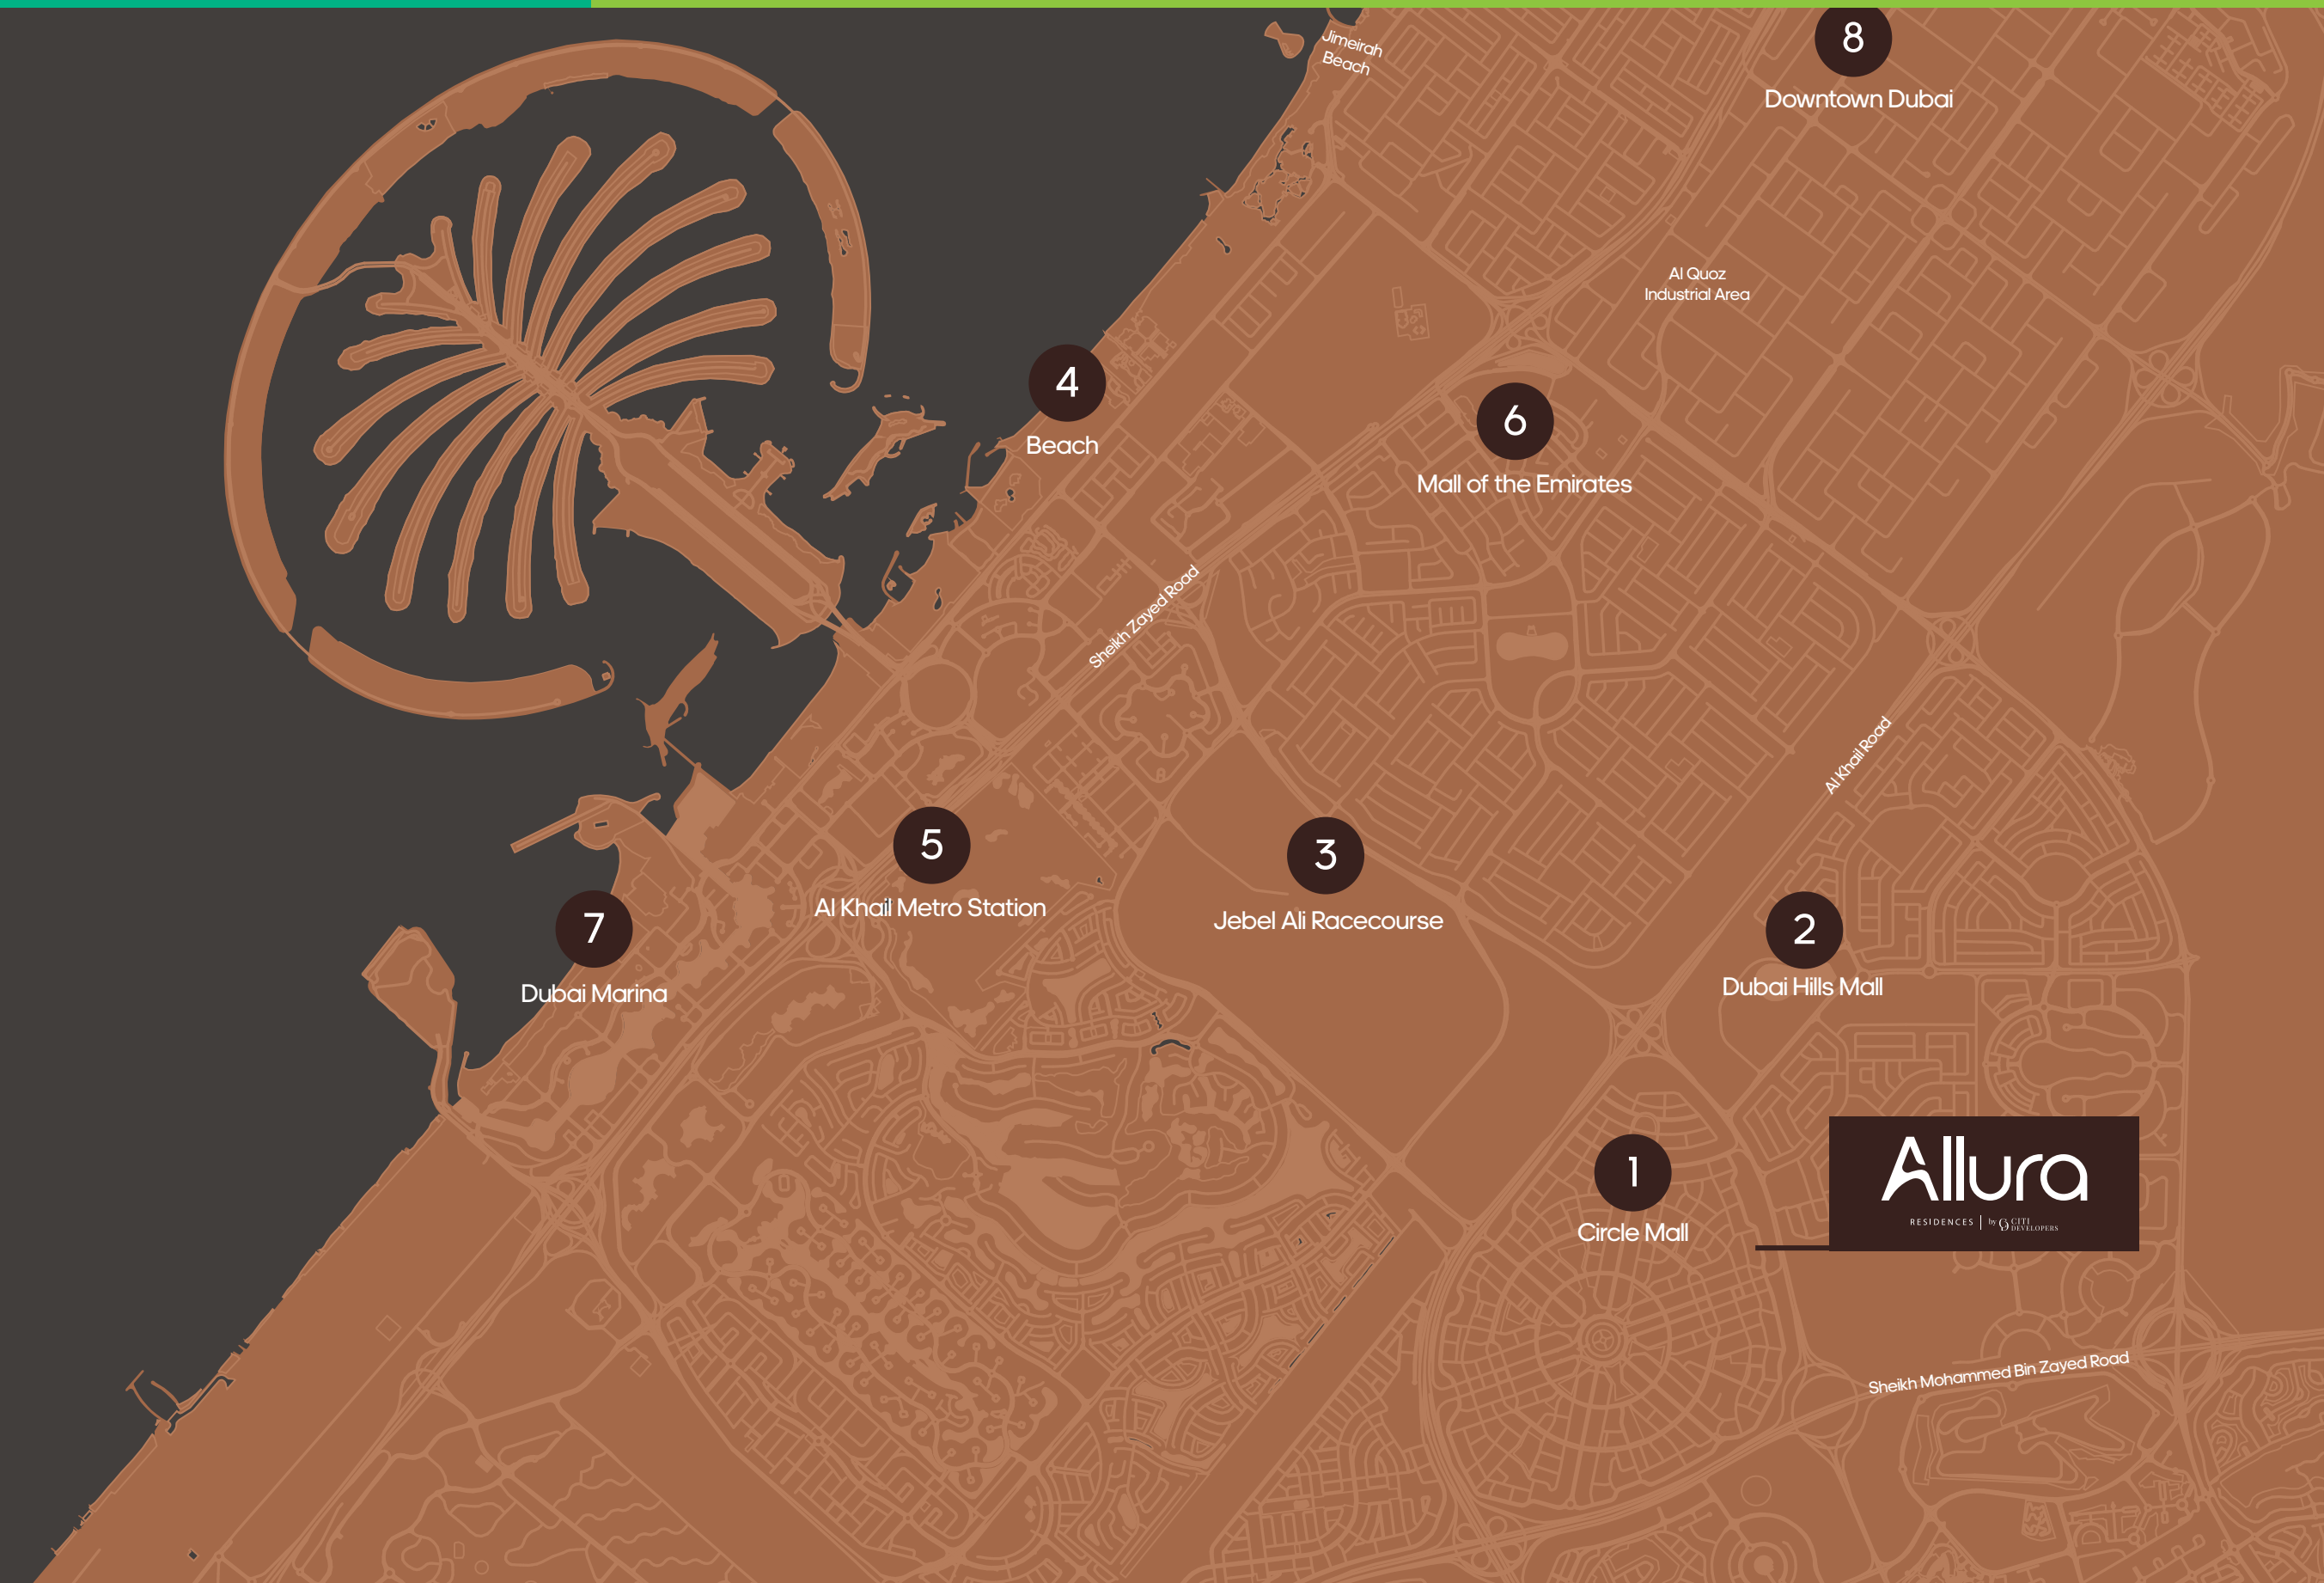

Allura
RESIDENCES | BY GUY HARRISON

Prime Location Unmatched Convenience.

Discover the Heartbeat of Jumeirah Village Circle.

Nestled within the heart of Jumeirah Village Circle, JVC district 12, a community known for its harmonious blend of convenience, culture, and connectivity, you'll discover a vibrant and thriving neighborhood.

- 1 2 min
Circle Mall
- 2 9 min
Dubai Hills Mall
- 3 9 min
Jebel Ali Racecourse
- 4 10 min
Al Khail Metro Station
- 5 10 min
Sufouh Beach
- 6 15 min
Mall of the Emirates
- 7 15 min
Dubai Marina
- 8 25 min
Downtown Dubai