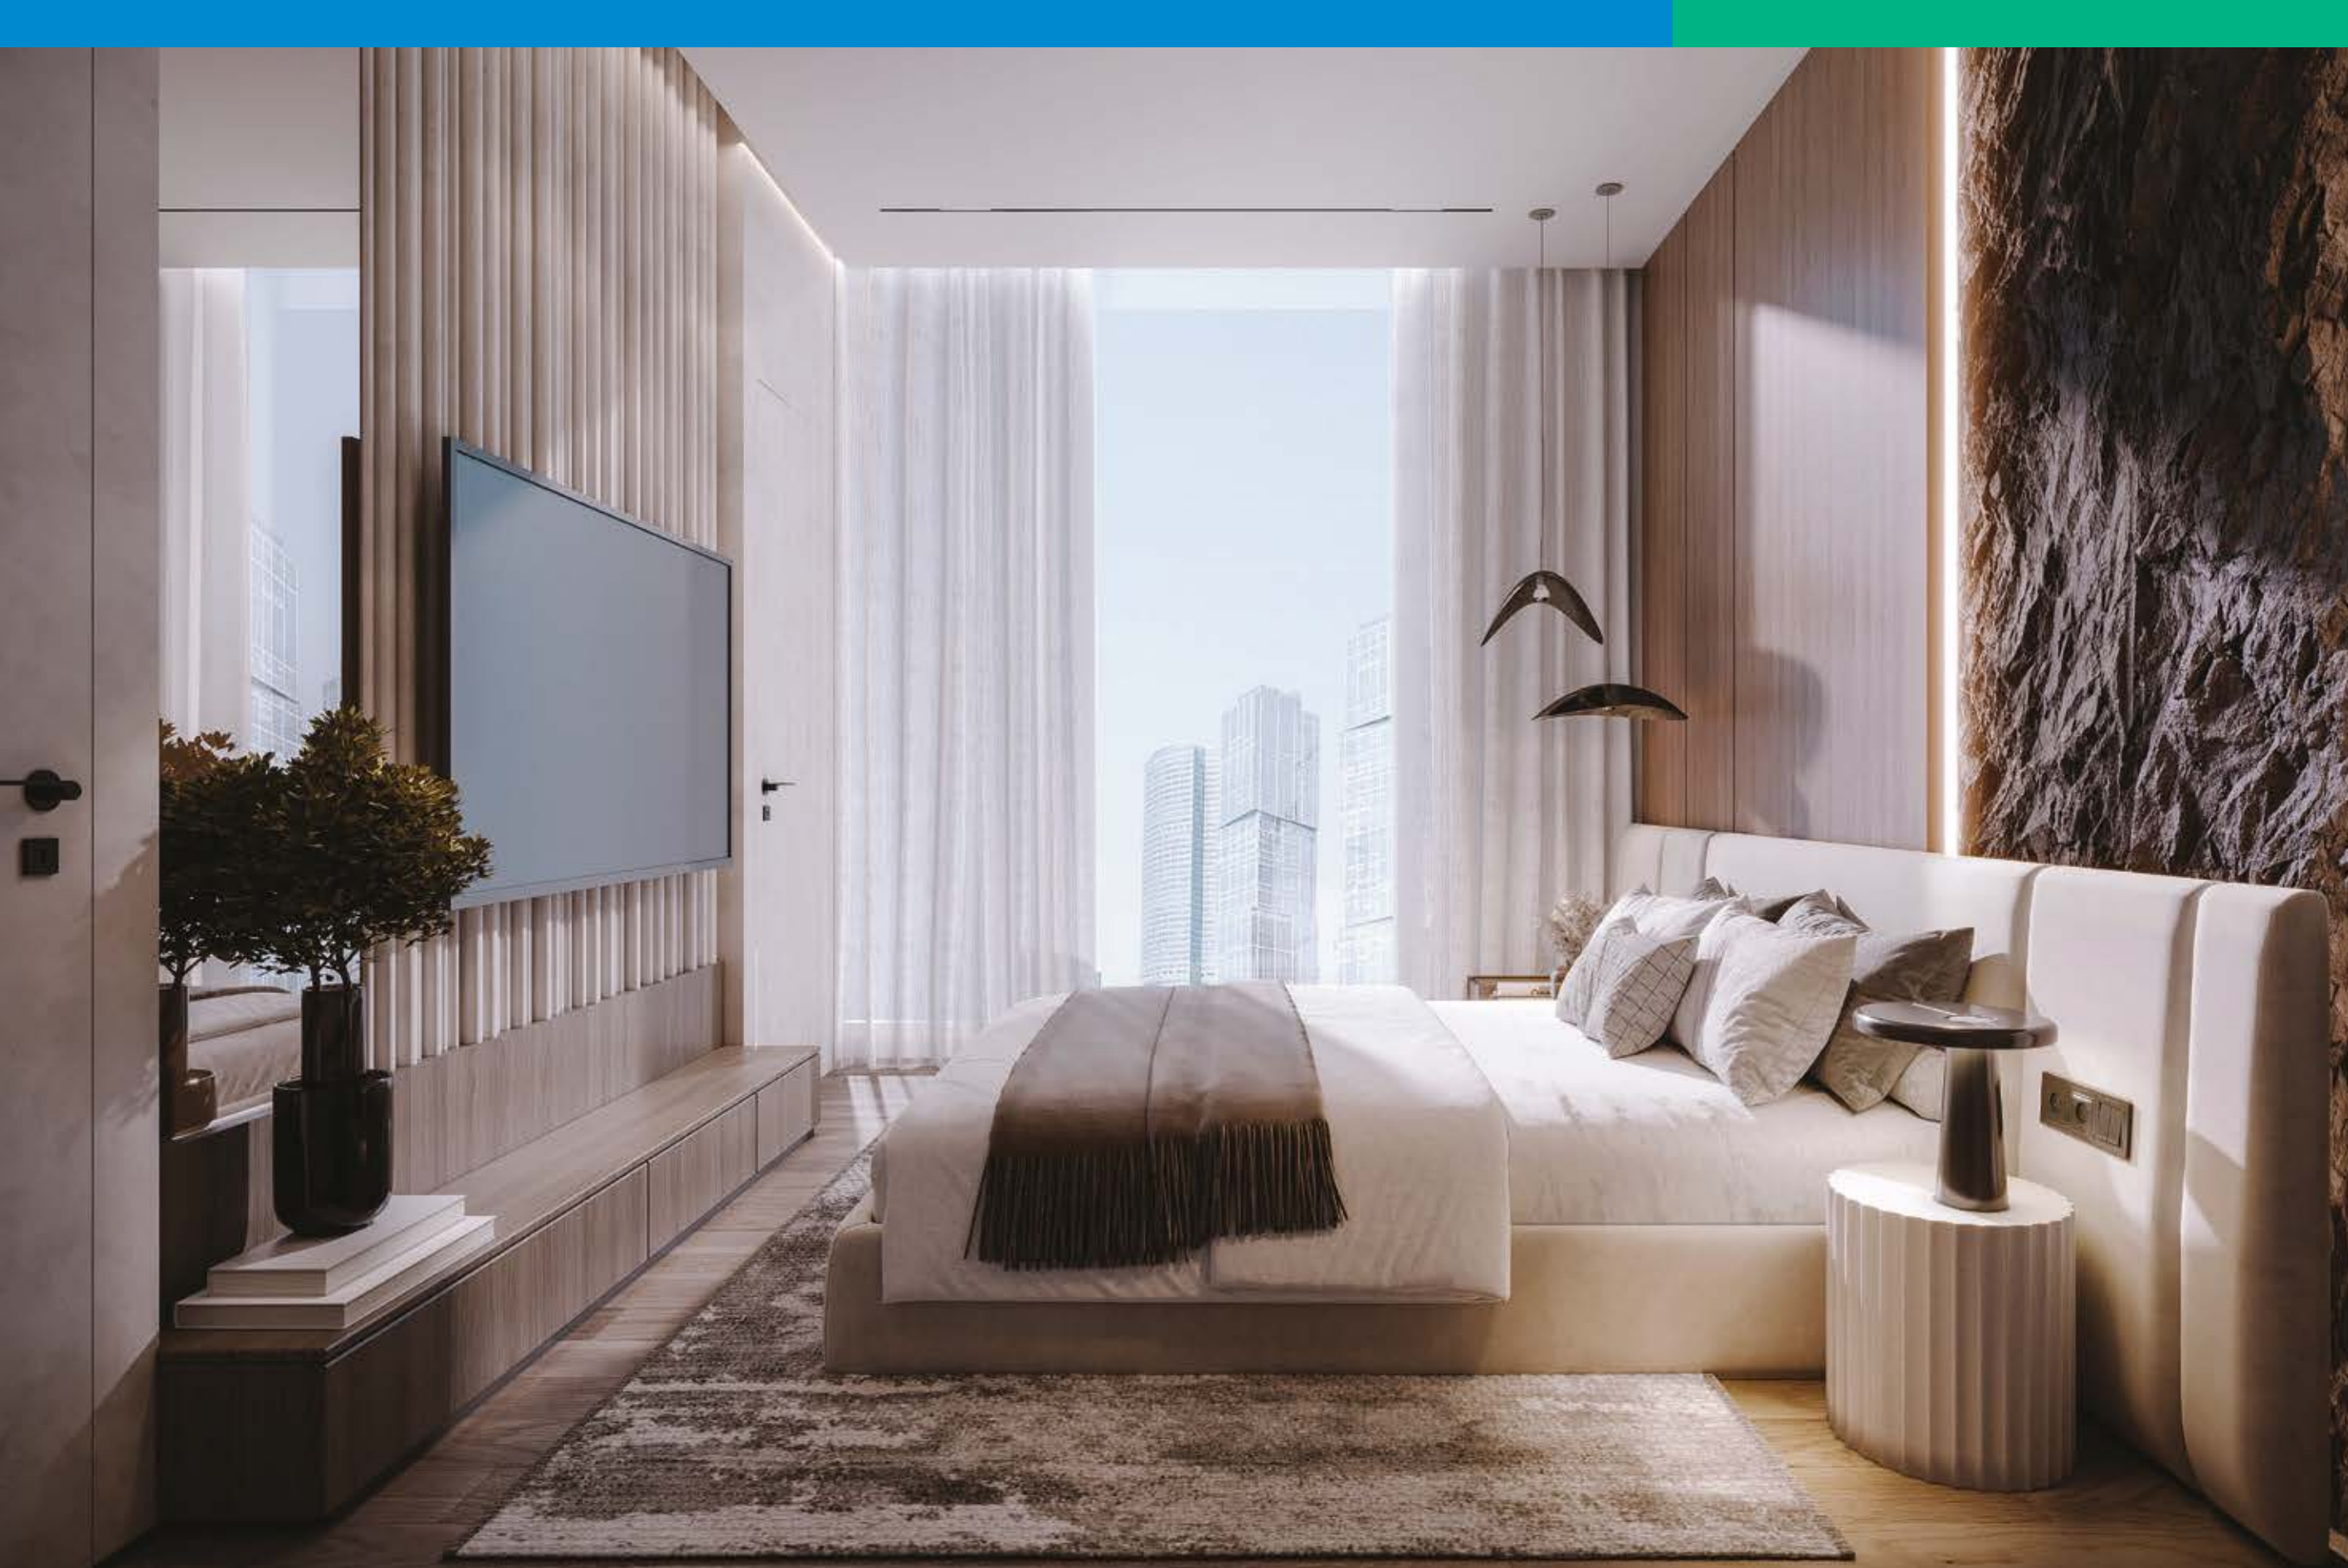

Three Bedroom Apartment

The airy and spacious atmosphere is perfectly captured through the open-concept layout.

The thoughtful combination of open-concept design and generous natural light infuses the space with a refreshing sense of airiness, making it feel expansive, uplifting, and effortlessly spacious.

Elevate your sanctuary with the headboard's majestic design, where copper and gold converge in a mesmerizing dance of geometric shapes, casting a warm glow and inviting the eye to linger.

Premium *Appliances:*