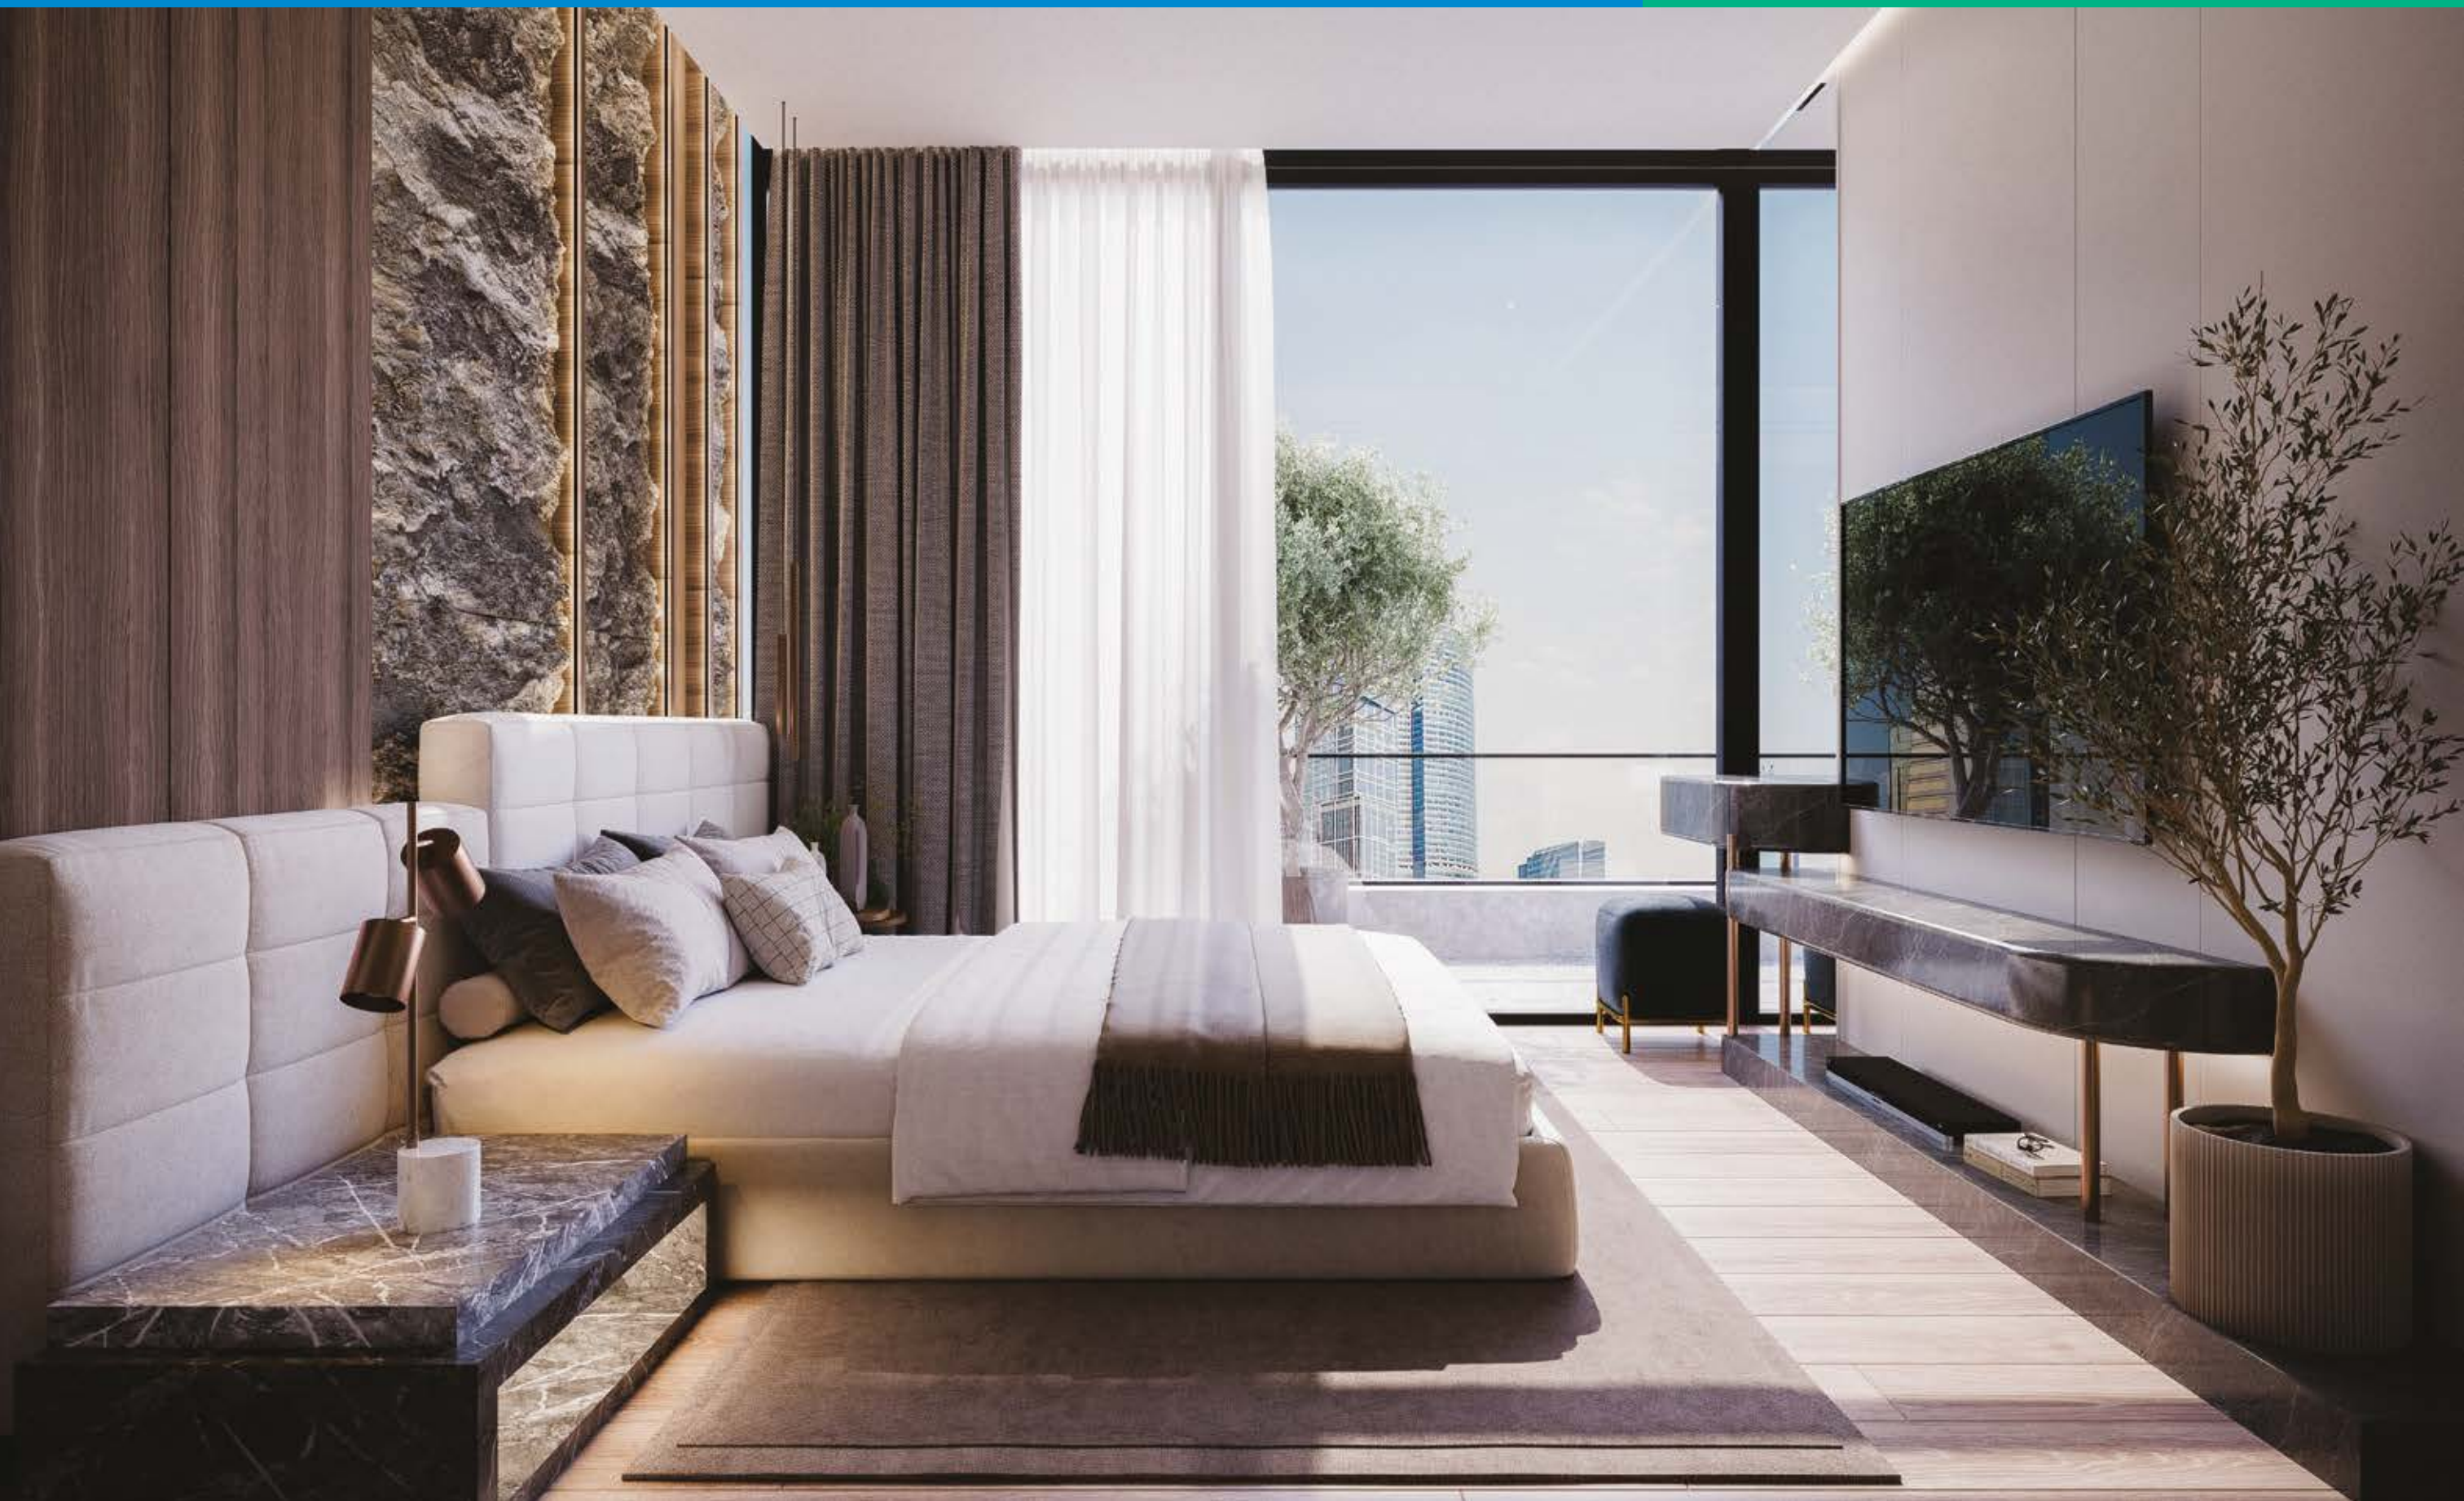

Three Bedroom Apartment

The airy and spacious atmosphere is perfectly captured through the open-concept layout.

The thoughtful combination of open-concept design and generous natural light infuses the space with a refreshing sense of airiness, making it feel expansive, uplifting, and effortlessly spacious.

Elevate your sanctuary with the headboard's majestic design, where copper and gold converge in a mesmerizing dance of geometric shapes, casting a warm glow and inviting the eye to linger.

Premium *Appliances:*