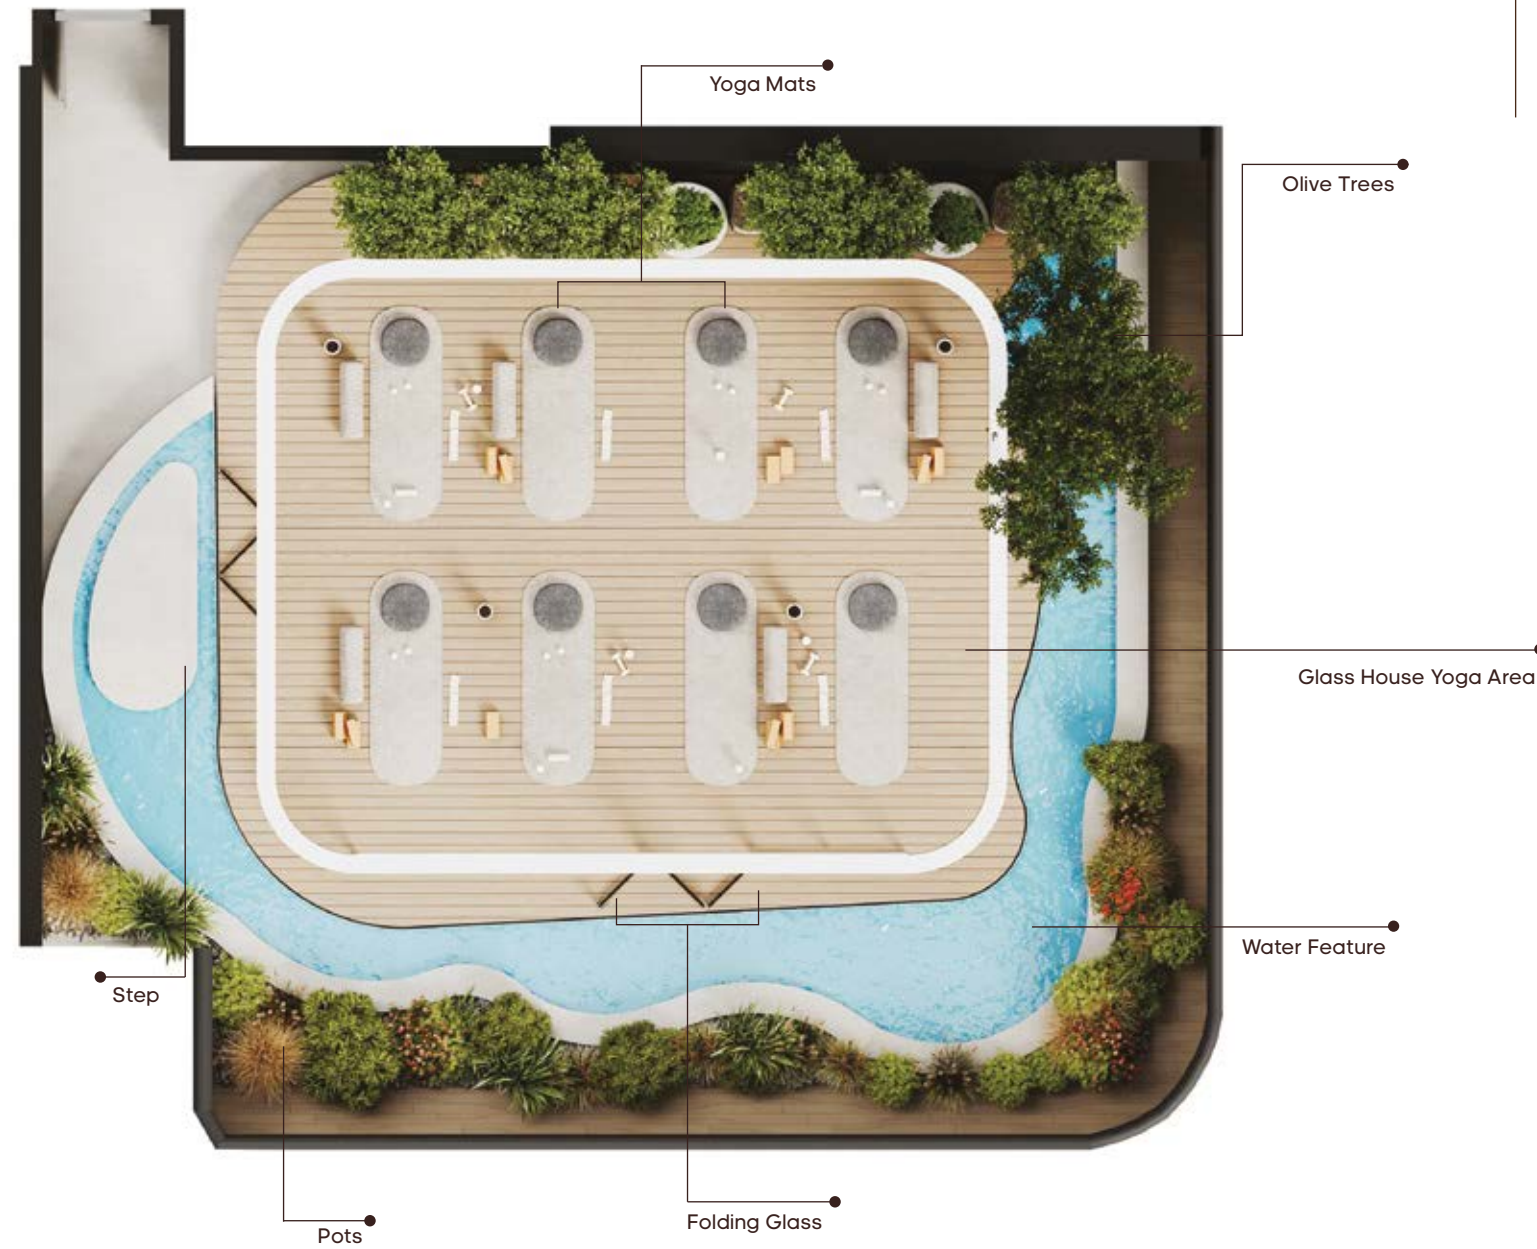

Gym Area

Roman Bath

Spacious lockers and changing areas, complete with plush amenities and refined finishes.

21st & 22nd Floor

The glass house yoga area, cantilevered over the serene water feature and nestled beneath the majestic olive tree, exemplifies a masterful blend of modern architecture and organic elegance.