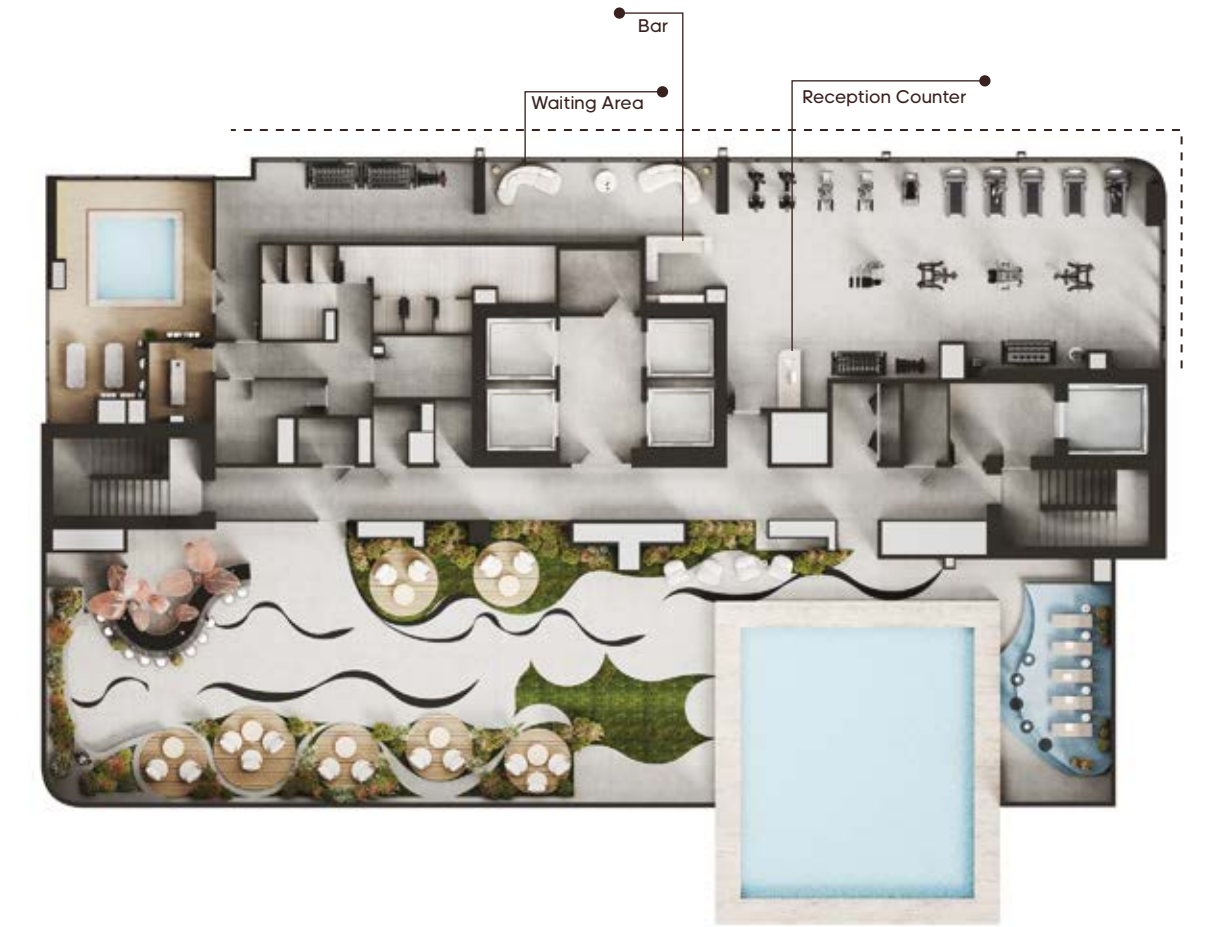

A spacious, open-plan layout creates a sense of fluidity and freedom, while a sophisticated palette of materials including polished steel, rich wood accents, and cool glass imbues the atmosphere with a sense of refined energy.